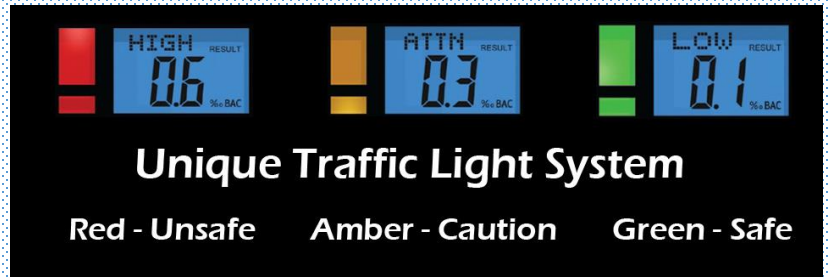

AlcoSAFE KX6000S

Personal Breathalyser

Semi-Conductor Sensor

Key Features

- Premium Grade Semi-Conductor Sensor
- Unique 'traffic light system' – makes it very easy to use and gives Red/Amber/Green Alert Light
- Superb morning after tester and ideal for personal use
- Intelligent functions
  - Accurate sampling system
  - Flow check, low battery warning, Auto power off
- Can be used in UK, (inc Scotland) & Worldwide

Specifications

- Sensor: Semi-Conductor Sensor
- Accuracy: $\pm 0.10\%$ BAC at 0.050% BAC
- Detection Range: 0.00 to 2.00 mg/litre % BrAc
- Warm-up Time: 15~35 seconds
- Response Time: 3~22 seconds
- Dimension: 115mm Height x 52 Width x 18 Depth
- Weight: 110g
- Power: 2 x AA batteries (supplied)

Components

- 1 X AlcoSAFE KX6000S
- 1 x Soft Protective Pouch
- 5 X Mouthpieces (included)
- 2 x AA Batteries (included)
- 1 X Manual
- 1 x Quick Start Guide

Contact Us

Breathalyser Direct Ltd
Units 1 & 2
Kingham Rd
Churchill
Oxon
United Kingdom
Tel : + 44 (01608) 658935
contactus@breathalyserdirect.co.uk

Breathalyser Direct

the UK's leading breathalyser professionals
police suppliers